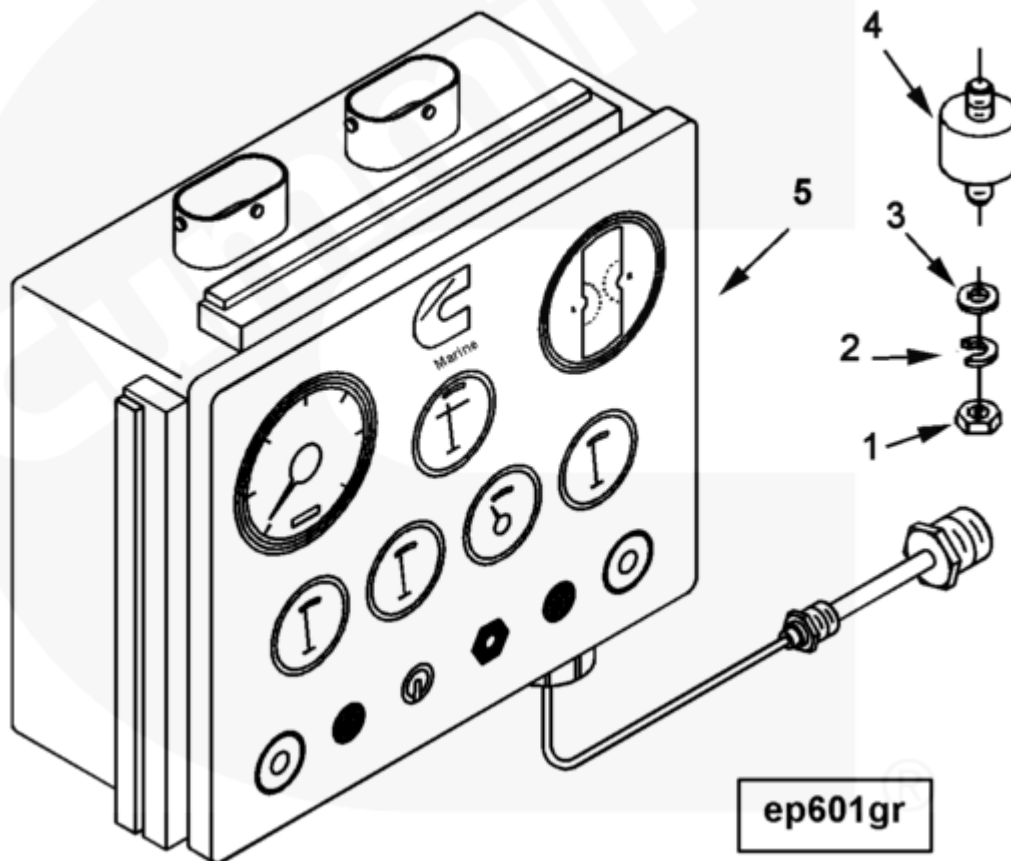

Parts Catalog - Option Detail

Electronic Parts Catalog - Option Detail				
Option	Group	Graphic	Film Card	Date
EP8056-03	15.08	ep601gr	K38	07-SEP-05
Engines	GTA38, K38, KTA38GC CM558, QSK38 CM2150 K106, QSK38 CM2150 MCRS, QSK38 CM850 MCRS			

©Cummins Inc

[SMALL](#) | [MEDIUM](#) | [LARGE](#)

Cart	Ref No	Part Number	Part Description	Required	Remarks
<input type="button" value="View My Cart"/>					
		EP8056-03	Instrument Panel		Instrument panel...(More)
					24volt HD/hhp engine room
					instrument panel.
					Contains dual pyrometer, oil

					pressure,
					Coolant temperature, gear oil
					pressure, crankcase pressure
					gauges and tachometer/hour
					meter. Thermocouple, 1/4in.
					adapter and pulsation damper
					adapter are included with
					assembled panel. Off engine
					mounting only. Required to
					drive bridge panel gauges.
<input type="checkbox"/>	1	S 258	Heavy Hexagon Jam Nut	8	1/4 - 20 UNC.
<input type="checkbox"/>	2	S 600	Lock Washer	8	1/4 in.
<input type="checkbox"/>	3	S 631	Plain Washer	8	1/4 in.
<input type="checkbox"/>	4	3408250	Vibration Isolator	4	
<input type="checkbox"/>	5	3973503	Instrument Panel	1	
<input type="checkbox"/>		4003713	Multiple Function Instrument	1	
<input type="checkbox"/>		3866863	Pressure Gauge	1	
<input type="checkbox"/>		3866865	Pyrometer	1	
<input type="checkbox"/>		3866866	Oil Pressure Gauge	1	
<input type="checkbox"/>		3866867	Pressure Gauge	1	
<input type="checkbox"/>		3866869	Voltmeter	1	24-VDC
<input type="checkbox"/>		3866870	Coolant Temperature Gauge	1	
<input type="checkbox"/>		3866871	Start Button	1	
<input type="checkbox"/>		3866872	Light Socket	1	
<input type="checkbox"/>		3866873	Green Lens	1	
<input type="checkbox"/>		3866874	Reducing Lens	1	
<input type="checkbox"/>		3866875	Three Position Switch	1	
<input type="checkbox"/>		3866876	Circuit Breaker	1	
<input type="checkbox"/>		3866877	21 Pin Connector	1	
<input type="checkbox"/>		3866878	23 Pin Connector	1	